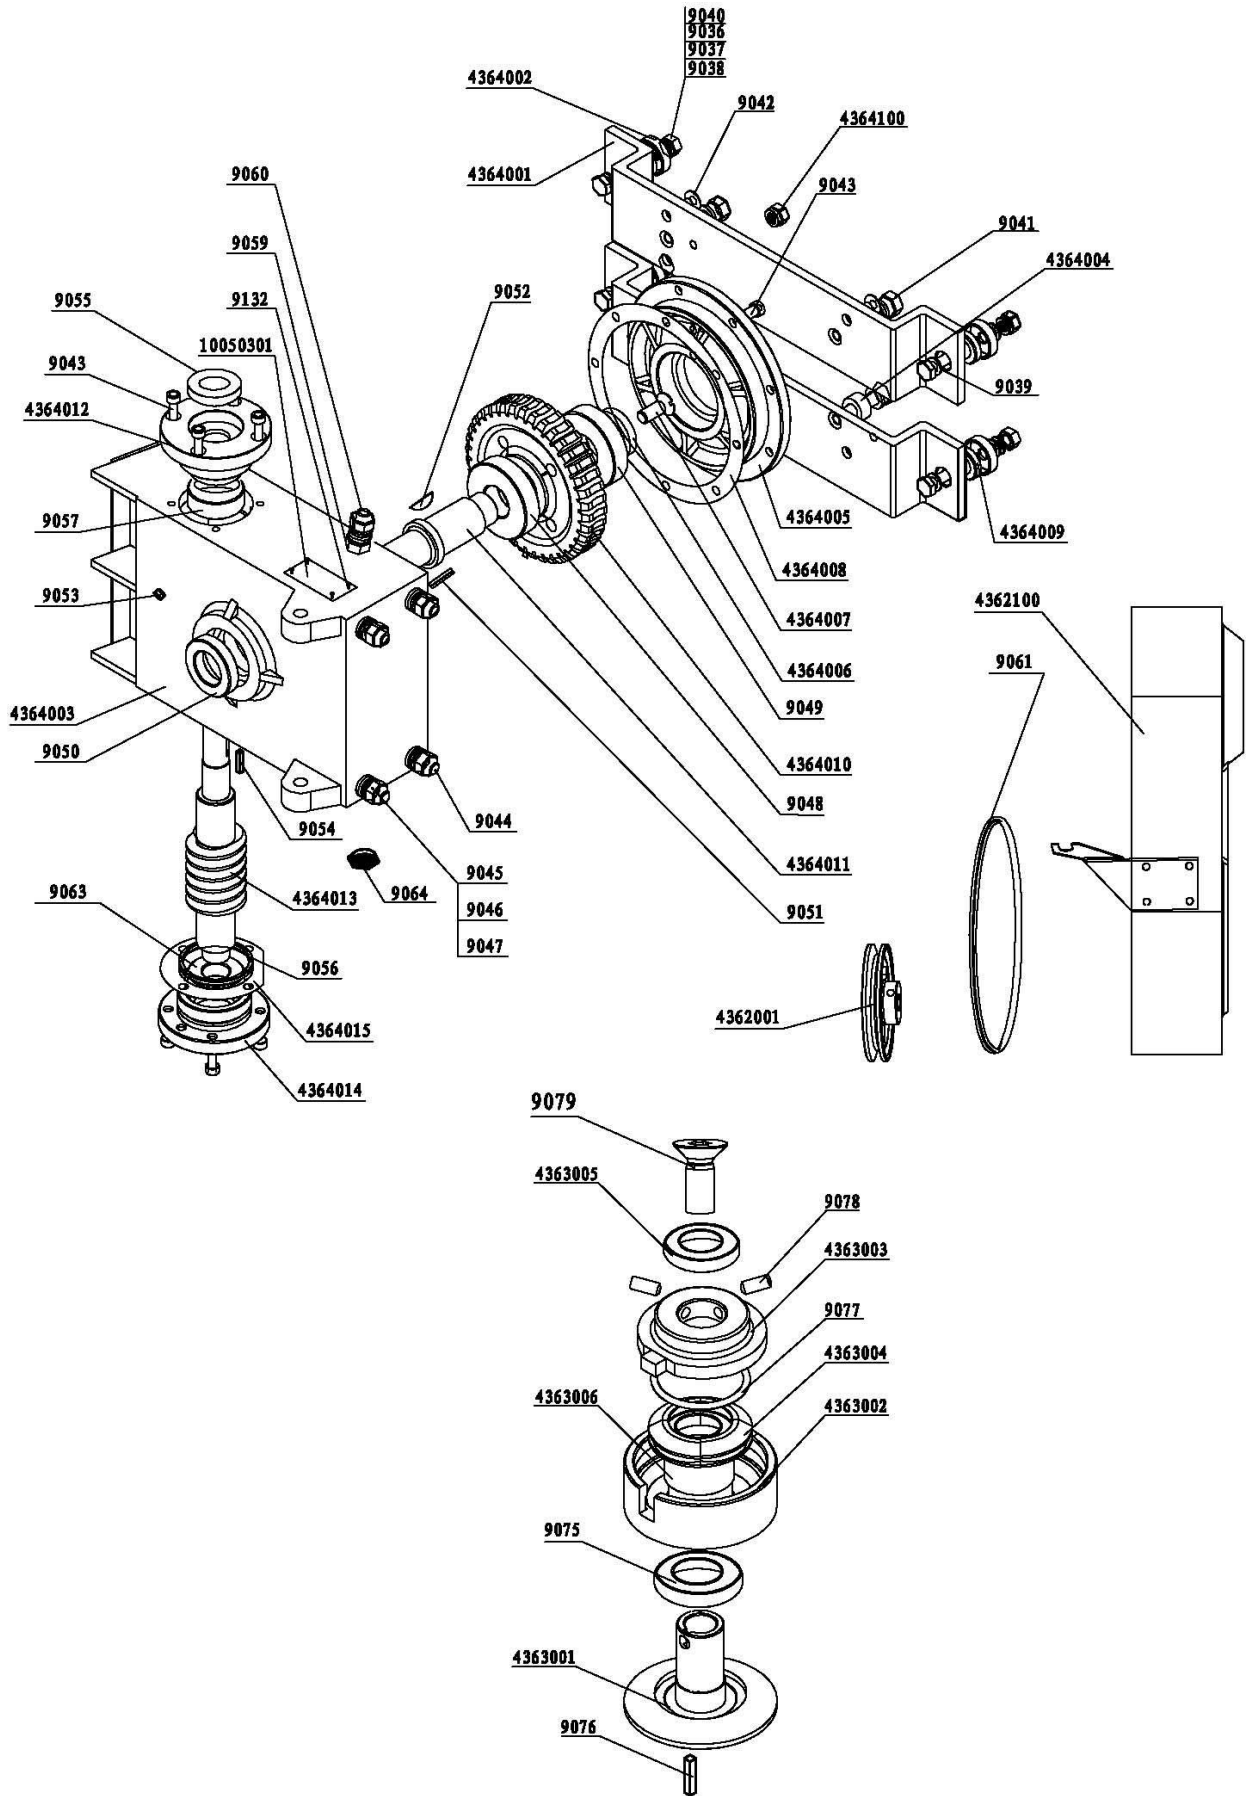

PREDATOR 36" TROWEL

PREDATOR 36" TROWEL

PREDATOR 36" TROWEL

PREDATOR 36" TROWEL

4365400	THROTTLE CONTROL ASSY	1
4364009	WASHER	4
9038	WASHER	8
9042	SCREW	6
4364000	GEARBOX ASSY	1
4364007	FLAT HEAD SCREW, MAIN SHAFT	1
9048	BEARING	1
9049	BEARING	1
9050	SEAL	1
9051	KEY	1
9056	SEAL	1
4362100	BELT GUARD ASSY	1
9061	BELT	1
4363000	CLUTCH ASSY	1
4366001	TROWEL ARM	4
4366005	SPIDER PLATE	1
9046	WASHER	4