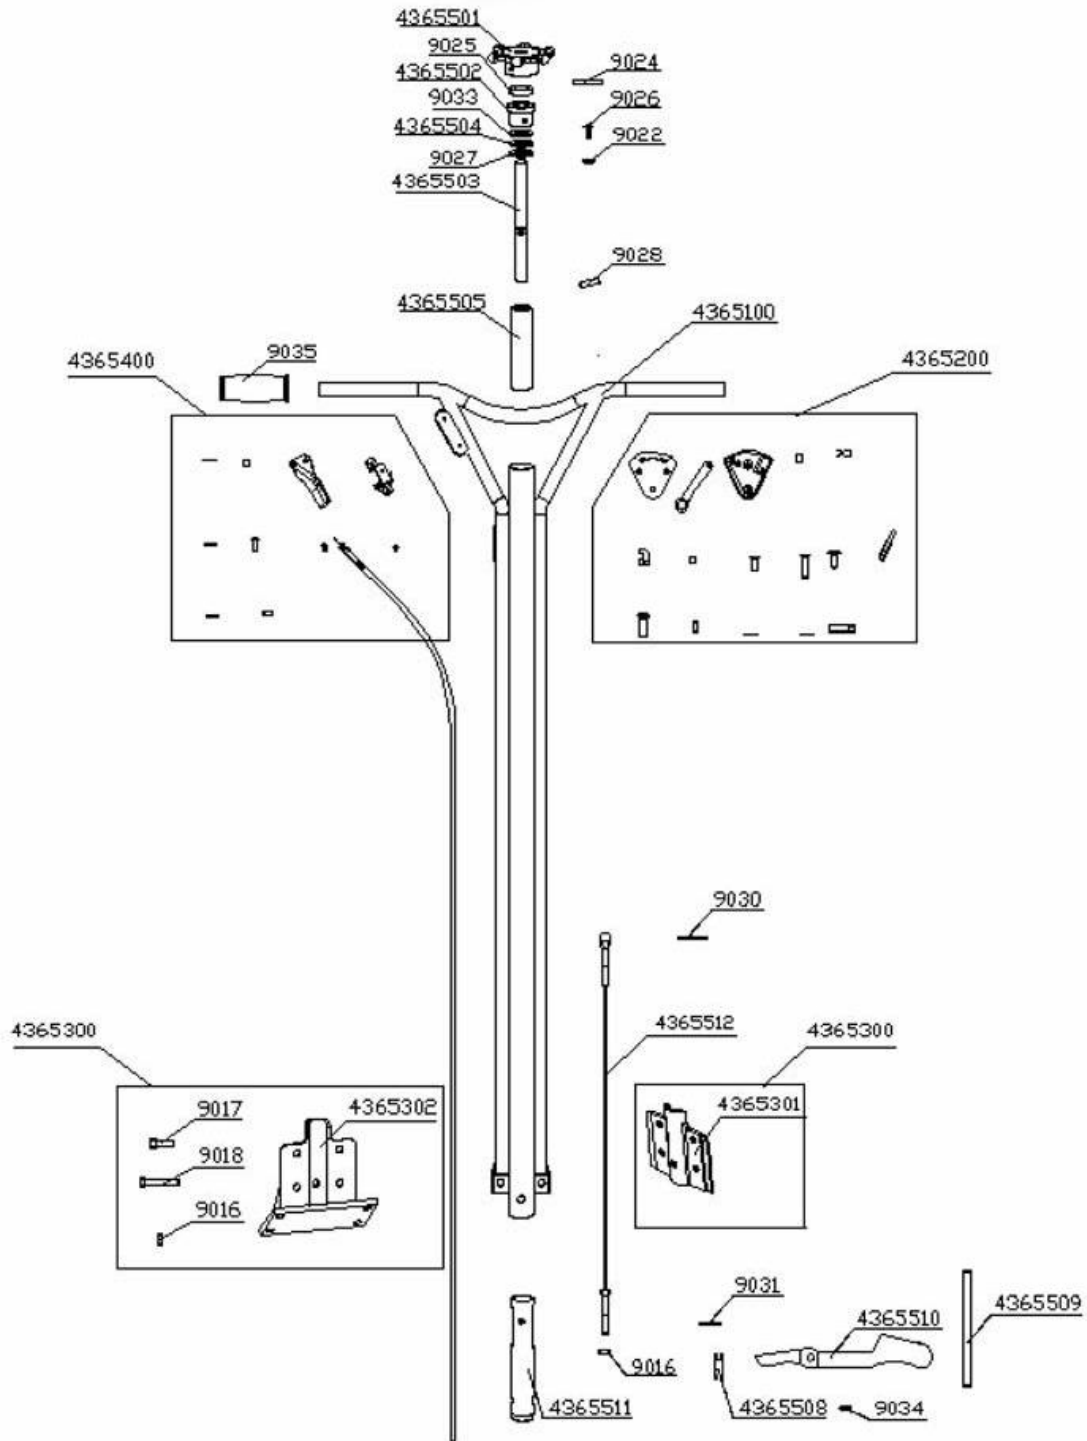

PREDATOR 36" TROWEL

PREDATOR 36" TROWEL

PREDATOR 36" TROWEL

PREDATOR 36" TROWEL

4365400	THROTTLE CONTROL ASSY	1
4364009	WASHER	4
9038	WASHER	8
9042	SCREW	6
4364000	GEARBOX ASSY	1
4364007	FLAT HEAD SCREW, MAIN SHAFT	1
9048	BEARING	1
9049	BEARING	1
9050	SEAL	1
9051	KEY	1
9056	SEAL	1
4362100	BELT GUARD ASSY	1
9061	BELT	1
4363000	CLUTCH ASSY	1
4366001	TROWEL ARM	4
4366005	SPIDER PLATE	1
9046	WASHER	4