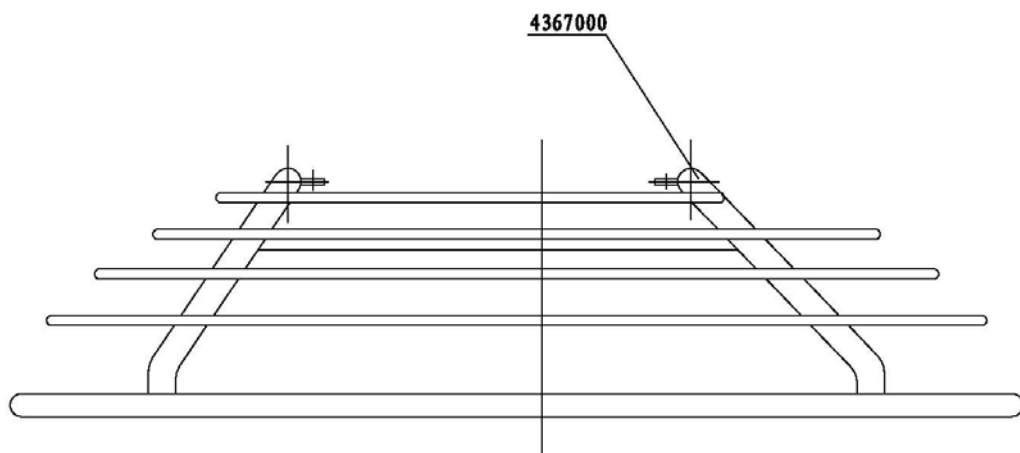

PREDATOR 36" TROWEL

PREDATOR 36" TROWEL

PREDATOR 36" TROWEL

PREDATOR 36" TROWEL

4365400	THROTTLE CONTROL ASSY	1
4364009	WASHER	4
9038	WASHER	8
9042	SCREW	6
4364000	GEARBOX ASSY	1
4364007	FLAT HEAD SCREW, MAIN SHAFT	1
9048	BEARING	1
9049	BEARING	1
9050	SEAL	1
9051	KEY	1
9056	SEAL	1
4362100	BELT GUARD ASSY	1
9061	BELT	1
4363000	CLUTCH ASSY	1
4366001	TROWEL ARM	4
4366005	SPIDER PLATE	1
9046	WASHER	4