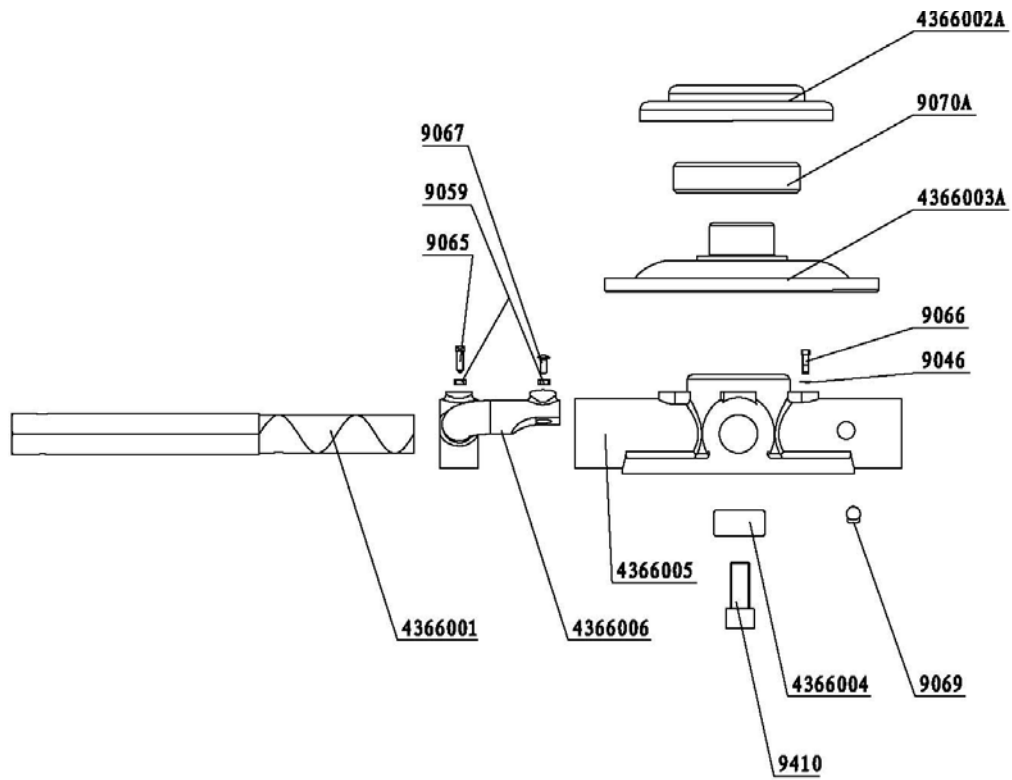

PREDATOR 36" TROWEL

PREDATOR 36" TROWEL

PREDATOR 36" TROWEL

PREDATOR 36" TROWEL

4365400	THROTTLE CONTROL ASSY	1
4364009	WASHER	4
9038	WASHER	8
9042	SCREW	6
4364000	GEARBOX ASSY	1
4364007	FLAT HEAD SCREW, MAIN SHAFT	1
9048	BEARING	1
9049	BEARING	1
9050	SEAL	1
9051	KEY	1
9056	SEAL	1
4362100	BELT GUARD ASSY	1
9061	BELT	1
4363000	CLUTCH ASSY	1
4366001	TROWEL ARM	4
4366005	SPIDER PLATE	1
9046	WASHER	4