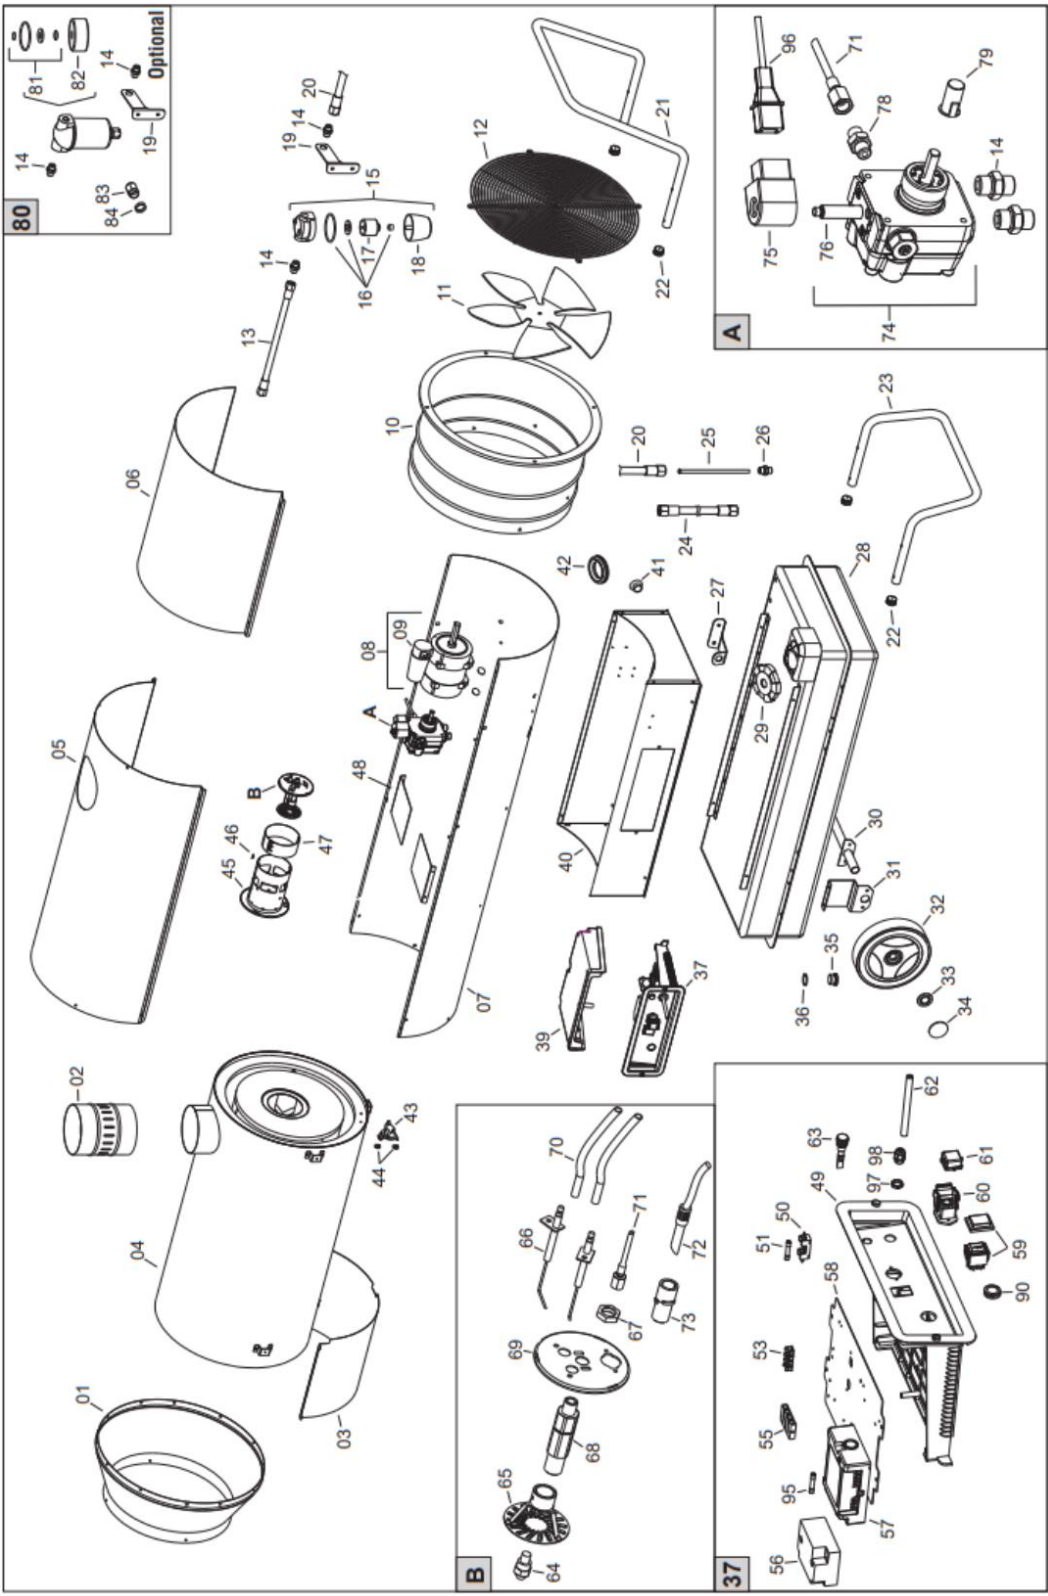

BM2 EC85 Heater

PL 05/16			From S/N
POS	P/N	LEGENDA	DESCRIPTION
01	G06114-3001	-	Outlet cone
02	G06492	Ø 150	Chimney fitting
03	G06175	-	Insulating panel
04	G06177-09	-	Combustion chamber
05	G06413-3001	-	Upper body
06	G06122-3001	-	Inspection panel
07	G06179-3001	-	Lower body
08	E10694	750 W - 230V - 50Hz	Motor
09	E11244	20 µF	Capacitor
10	G06126-3001	-	Air conveyor
11	T10259	Ø 500 - 33°	Fan
12	P30129	-	Inlet grill
13	I40330	L = 420mm - 1/4" FF	Flex diesel pipe
14	I20104	1/4"M - 1/4"M	Iron fitting
15	T20201	1/4"FF	Diesel filter
16	T20234	GIULIANI ANELLO	Filter seal kit
17	T20206	-	Filter cartridge
18	T20212	-	Filter container
19	G06104-9005	-	Filter support bracket
20	I40329	L = 260mm - 1/4" FF	Flex diesel pipe
21	P20176-9005	-	Handle
22	C30355	Ø25	Pipe cap
23	P20177-9005	-	Support
24	I40331	L = 580mm - 1/4" FF	Flex diesel pipe
25	I30696	L = 220mm	Suction pipe
26	I30737	1/4" M - M12x1,75 M	Brass fitting
27	G06068-9005	-	Power cord support
28	G06128-9005	105 l	Fuel tank
29	C30356	Ø 76	Tank cap
30	G06138-9005	Ø 20	Wheel axle
31	G06106-9005	-	Wheels axle support bracket
32	C10504	Ø 250 - Ø 26	Wheel
33	M20204	Ø 25	Elastic washer
34	C10513-N	Ø 200 - 250	Black wheel cover
35	I25020	M16x1,5	Drain cap
36	C30375	Ø13,95 x 2,62	O-ring
37	G00308	-	El. control box
39	P50127	-	Control box cover
40	G06180-3001	-	Base
41	C30319	Ø25	Hole cap
42	C30372	Ø 25,4mm - Ø34,9 mm	Cable protection
43	E50102	-	Safety thermostat
44	M20107	Ø5 x Ø15 x 1,5	Washer
45	G06266	-	Blast tube