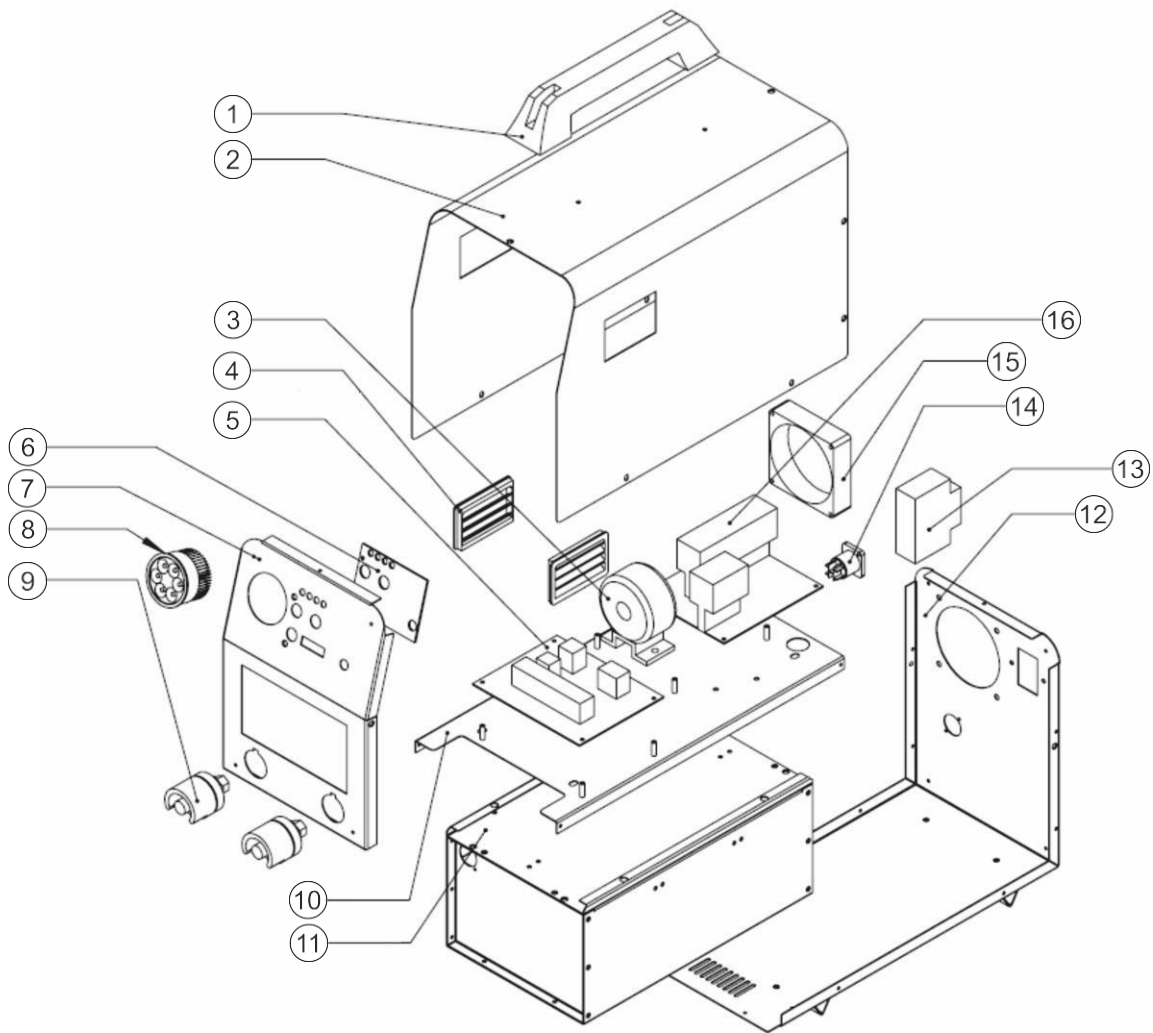

PPT045 - PREDATOR BATTERY POWERED WELDER [INVERTER CORDLESS 3.7KW PCW-23]

Nº	REF.	DESCRIPTION
1	22300140BT01	PLASTIC HANDLE
3	22300140BT03	REACTANCE
4	22300140BT04	VENTILATION GRILLE
5	22300140BT05	CONTROL BOARD
6	22300140BT06	PANEL CONTROL BOARD
9	22300140BT09	CONNECTOR
11	22300140BT11	BATTERY
13	22300140BT13	COOLING FAN
14	22300140BT14	CHARGING PORT
15	22300140BT15	POWER SWITCH
16	22300140BT16	BOTTOM PLATE
	22300140BT17	BATTERY CHARGER