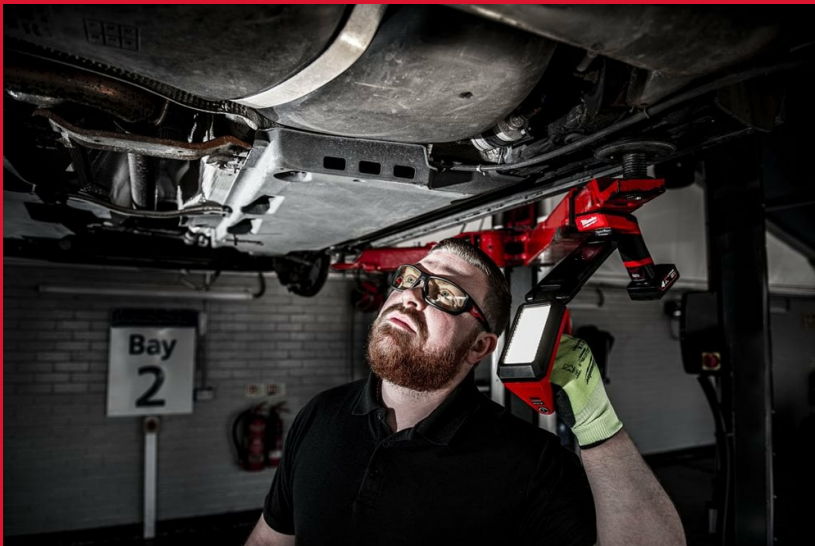

M12 UCL-O

M12™ UNDERCARRIAGE LIGHT

- TRUEVIEW™ high definition lighting with up to 1,200 Lumens
- Up to 15 hours of run time on M12™ 4.0 Ah battery pack
- Designed for the on-the-go needs of automotive maintenance and service trades
- Dual joints swivel 300° horizontally and 180° vertically to ensure full undercarriage illumination coverage
- Magnetic base for mounting applications & 30 cm magnetic storage tray to hold nuts & bolts
- Highly durable and impact resistant design to withstand drops up to 2 m
- Resistant to most common chemicals found in auto shops
- Low battery indicator, light flashes when battery pack is low on charge
- Flexible battery system: works with all MILWAUKEE® M12™ batteries

REDLITHIUM™

Max. light output	
High/Medium/Low/Strobe (lumens)	1200/ 800/ 600/ -
Max. run time with M12 B4 battery [h]	5/ 8/ 15/ -
Weight with battery pack (EPTA) (kg)	1.7 (M12 B4)
Kit included	No batteries supplied, No charger supplied, No kitbox or bag supplied
Article number	4933478868