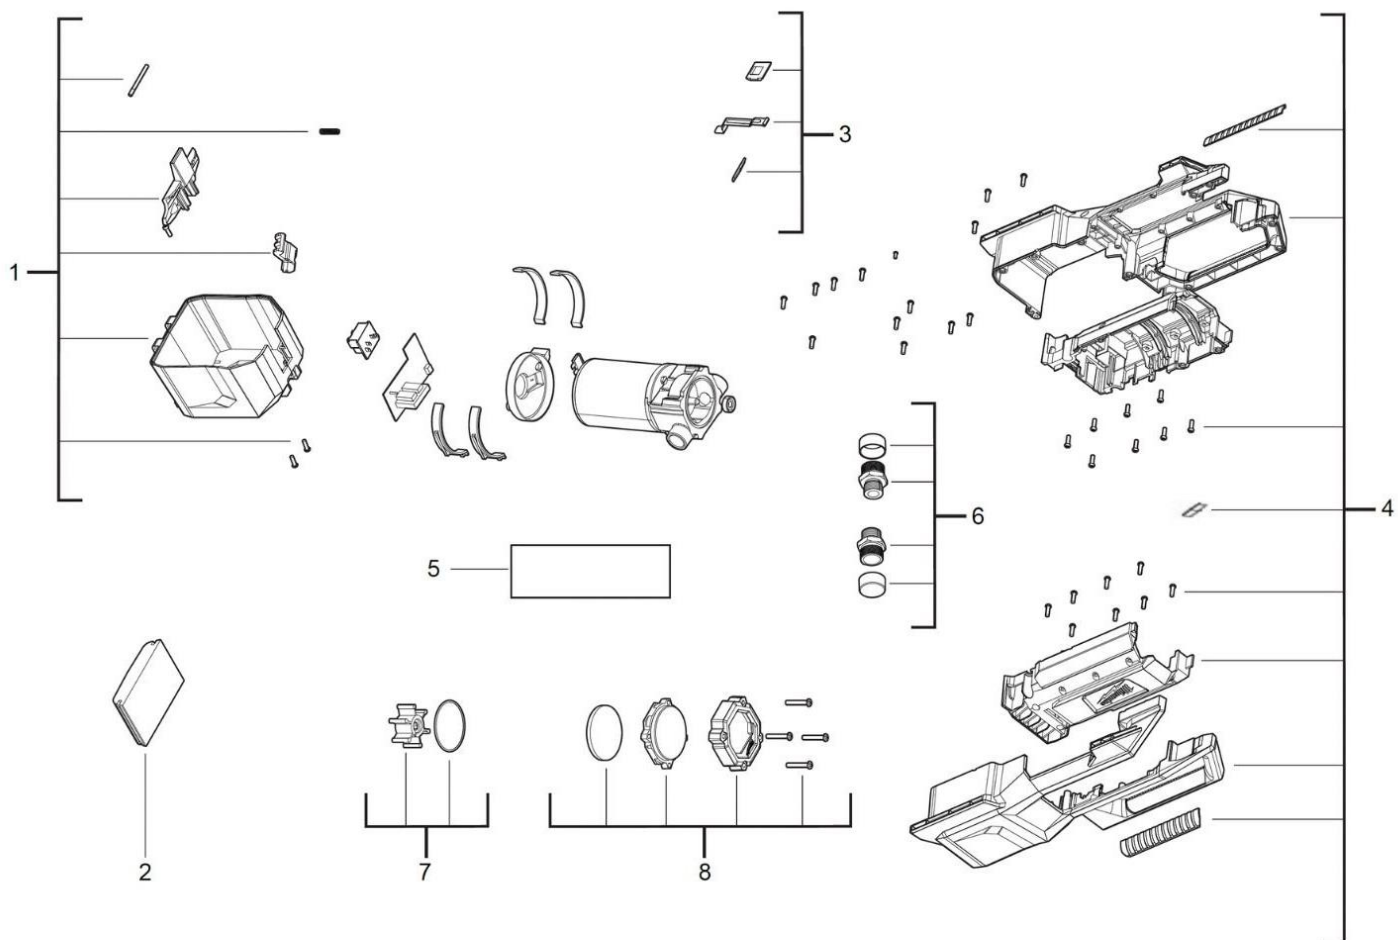

**MILWAUKEE M18 COMPACT TRANSFER PUMP
M18BTP-0**

MIL4933471494

Position	Quantity	Description	Part Number
1	1	DOOR	4931472374
2	1	RUBBER STOP	4931472375
3	1	SWITCH LEVER	4931472376
4	1	HOUSING	4931472377
5	1	RATING PLATE	4931472378
6	1	FITTING	4931472379
7	1	WHEEL	4931472380
8	1	LENS	4931472381