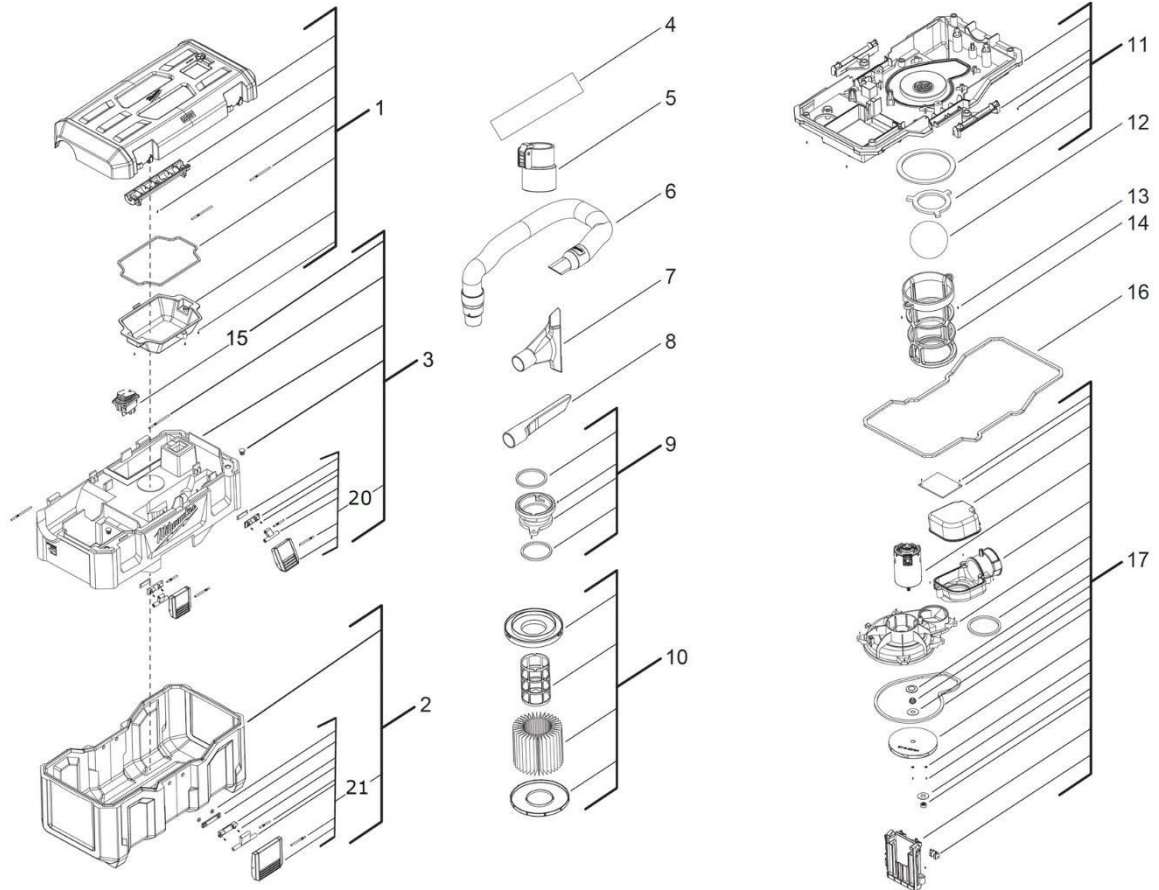

MILWAUKEE M18VC2 M18 VACUUM GEN2 4933464029

Position	Quantity	Description	Part Number
1	1	COVER	4931465222
2	1	TANK	4931465223
3	1	HOUSING	4931465224
4	1	RATING PLATE	4931465225
5	1	CONNECTOR	4931447294
6	1	HOSE	4931465226
7	1	ALL-PURPOSE NOZZLE	4931465227
8	1	CREVICE TOOL	4931465228
9	1	FILTER HOLDER	4931465229
10	1	FILTER CARTRIDGE	4932478754
11	1	HOUSING BOTTOM	4931465231
12	1	FLOAT BALL	4931465232
13	2	FITTING	4931465233
14	1	BASKET	4931465234
15	1	SWITCH	4931465235
16	1	GASKET	4931465236
17	1	MOTOR ASSEMBLY	4931465237
20	1	LATCH	4931466331
21	1	LATCH SET	4931466332