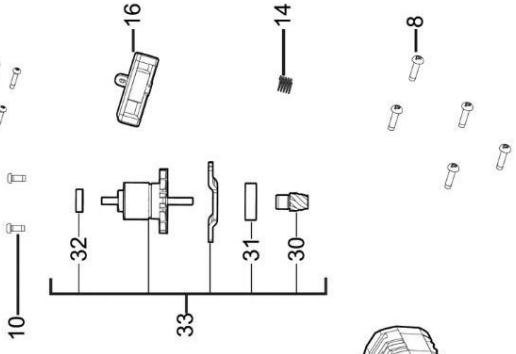

**MILWAUKEE M18FHZ-0X REP SAW  
8323500 4933459887**

<b>Position</b>	<b>Quantity</b>	<b>Description</b>	<b>Part Number</b>
1	1	DISTANCE HOLDER	4931465208
2	4	SCREW	660165011
4	10	SCREW	660031017
8	7	SCREW	661113008
10	2	SCREW	660165015
14	1	PRESSURE SPRING	4931408243
16	1	SWITCH LEVER	4931465209
17	1	RATING PLATE	4931480413
30	1	BEVEL GEAR	4931465211
31	1	BALL BEARING	4931465212
32	1	BALL BEARING	681286001
33	1	MOTOR ASSEMBLY	4931480414
34	1	HOUSING	4931465214
35	1	HOUSING SET ASSY	4931465215
36	1	ELECTRONIC SWITCH	4931465216
37	1	GEAR BOX HOUSING	4931480415
38	1	GEAR BOX HOUSING	4931480416
39	1	FIXTEC-SET QUIK-LOK BLADE CLAMP KIT	14461011
40	1	RAM SET	4931465220
702	1	INSERT	4931465221