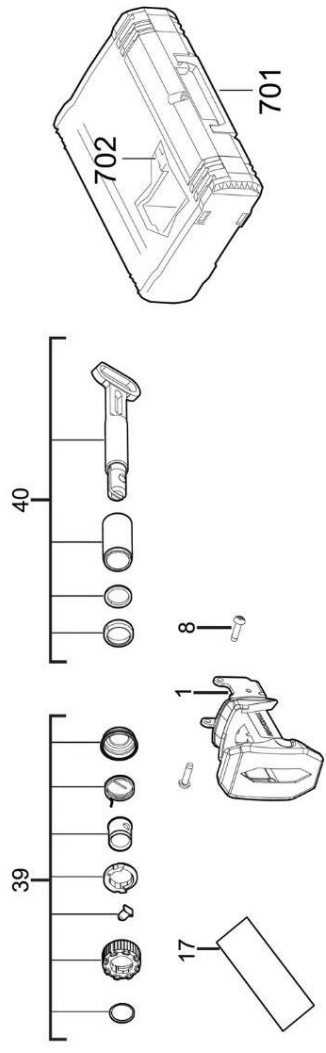

**MILWAUKEE M18FHZ-0X REP SAW  
8323500 4933459887**

<b>Position</b>	<b>Quantity</b>	<b>Description</b>	<b>Part Number</b>
1	1	DISTANCE HOLDER	4931465208
2	4	SCREW	660165011
4	10	SCREW	660031017
8	7	SCREW	661113008
10	2	SCREW	660165015
14	1	PRESSURE SPRING	4931408243
16	1	SWITCH LEVER	4931465209
17	1	RATING PLATE	4931480413
30	1	BEVEL GEAR	4931465211
31	1	BALL BEARING	4931465212
32	1	BALL BEARING	681286001
33	1	MOTOR ASSEMBLY	4931480414
34	1	HOUSING	4931465214
35	1	HOUSING SET ASSY	4931465215
36	1	ELECTRONIC SWITCH	4931465216
37	1	GEAR BOX HOUSING	4931480415
38	1	GEAR BOX HOUSING	4931480416
39	1	FIXTEC-SET QUIK-LOK BLADE CLAMP KIT	14461011
40	1	RAM SET	4931465220
702	1	INSERT	4931465221