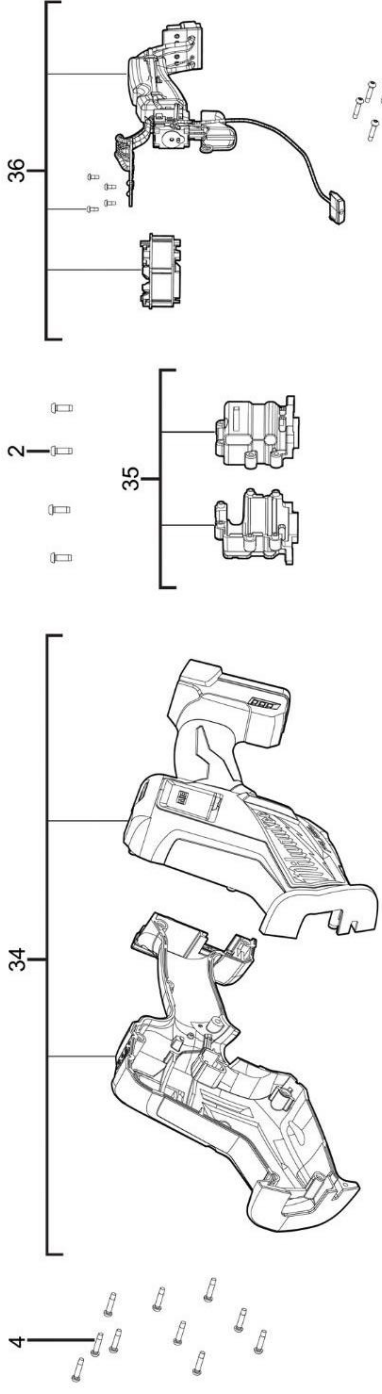

**MILWAUKEE M18FHZ-0X REP SAW  
8323500 4933459887**

<b>Position</b>	<b>Quantity</b>	<b>Description</b>	<b>Part Number</b>
1	1	DISTANCE HOLDER	4931465208
2	4	SCREW	660165011
4	10	SCREW	660031017
8	7	SCREW	661113008
10	2	SCREW	660165015
14	1	PRESSURE SPRING	4931408243
16	1	SWITCH LEVER	4931465209
17	1	RATING PLATE	4931480413
30	1	BEVEL GEAR	4931465211
31	1	BALL BEARING	4931465212
32	1	BALL BEARING	681286001
33	1	MOTOR ASSEMBLY	4931480414
34	1	HOUSING	4931465214
35	1	HOUSING SET ASSY	4931465215
36	1	ELECTRONIC SWITCH	4931465216
37	1	GEAR BOX HOUSING	4931480415
38	1	GEAR BOX HOUSING	4931480416
39	1	FIXTEC-SET QUIK-LOK BLADE CLAMP KIT	14461011
40	1	RAM SET	4931465220
702	1	INSERT	4931465221