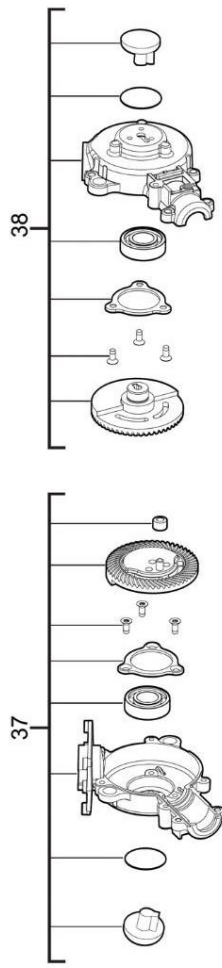

**MILWAUKEE M18FHZ-0X REP SAW  
8323500 4933459887**

<b>Position</b>	<b>Quantity</b>	<b>Description</b>	<b>Part Number</b>
1	1	DISTANCE HOLDER	4931465208
2	4	SCREW	660165011
4	10	SCREW	660031017
8	7	SCREW	661113008
10	2	SCREW	660165015
14	1	PRESSURE SPRING	4931408243
16	1	SWITCH LEVER	4931465209
17	1	RATING PLATE	4931480413
30	1	BEVEL GEAR	4931465211
31	1	BALL BEARING	4931465212
32	1	BALL BEARING	681286001
33	1	MOTOR ASSEMBLY	4931480414
34	1	HOUSING	4931465214
35	1	HOUSING SET ASSY	4931465215
36	1	ELECTRONIC SWITCH	4931465216
37	1	GEAR BOX HOUSING	4931480415
38	1	GEAR BOX HOUSING	4931480416
39	1	FIXTEC-SET QUIK-LOK BLADE CLAMP KIT	14461011
40	1	RAM SET	4931465220
702	1	INSERT	4931465221