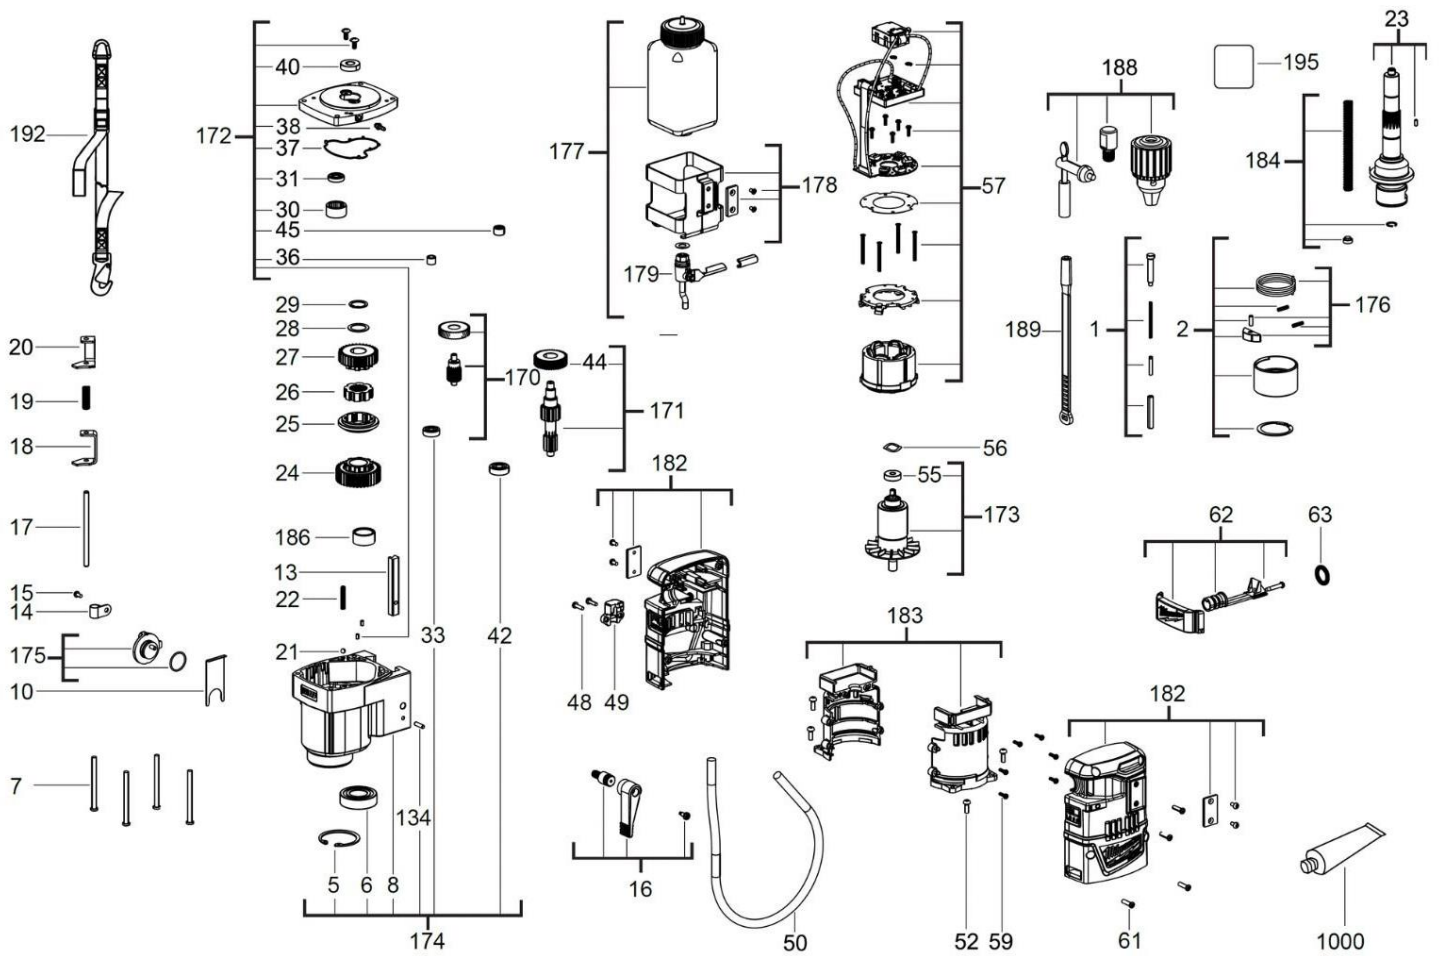

MILWAUKEE M18FMDP-502C FUEL MAG DRILL 4933451013

Position	Quantity	Description	Part Number
1	(1)	EJECTOR	4931453091
2	(1)	CHUCK SHROUD	4931453092
5	(1)	RETAINING RING	4931453093
6	(1)	BALL BEARING	4931453094
7	(4)	SCREW	4931453095
8	(1)	GEAR BOX ASSY	Item discontinued -4931453096
10	(1)	RETAINING PLATE	4931453097
13	(1)	LOCKING ROD	4931453098
14	(1)	CABLE CLAMP	4931453099
15	(1)	SCREW	4931453100
16	(1)	CLAMPING LEVER	4931456260
17	(1)	GUIDE BOLT	4931453101
18	(1)	HOLDING BRACKET	4931453102
19	(1)	SPRING	4931453103
20	(1)	HOLDING BRACKET	4931453104
21	(1)	BALL BEARING	4931453105
22	(1)	SPRING	4931453106
23	(1)	OUTPUT SHAFT KIT	4931453107
24	(1)	GEAR	4931453108
25	(1)	COUPLING	4931453109
26	(1)	HUB	4931453110
27	(1)	GEAR	4931453111
28	(1)	WASHER 24x17,8x0,8	680335077
29	(1)	RETAINING RING	4931453112
30	(1)	NEEDLE BEARING	4931453113
31	(1)	SEAL	Item discontinued -4931453114
33	(1)	BALL BEARING	2040640
36	(1)	NEEDLE BEARING	2502400
37	(1)	SEAL	4931453115
38	(1)	FLAT GREASE NIPPLE	4931454085
40	(1)	BALL BEARING	Item discontinued -4931453116
42	(1)	BALL BEARING	4931453117
44	(1)	GEAR	Item discontinued -4931453118
45	(4)	NEEDLE BEARING	4931453404
48	(2)	SCREW	Item discontinued -4931453119
49	(1)	CABLE CLAMP	Item discontinued -4931453120
50	(4)	CABLE	4931453121
52	(1)	SCREW	4931446540
55	(1)	BALL BEARING	4931436119
56	(1)	WASHER	4931453122
57	(6)	ELECTRONIC	4931453123
59	(4)	SCREW	660570005
61	(1)	SCREW	4931453124