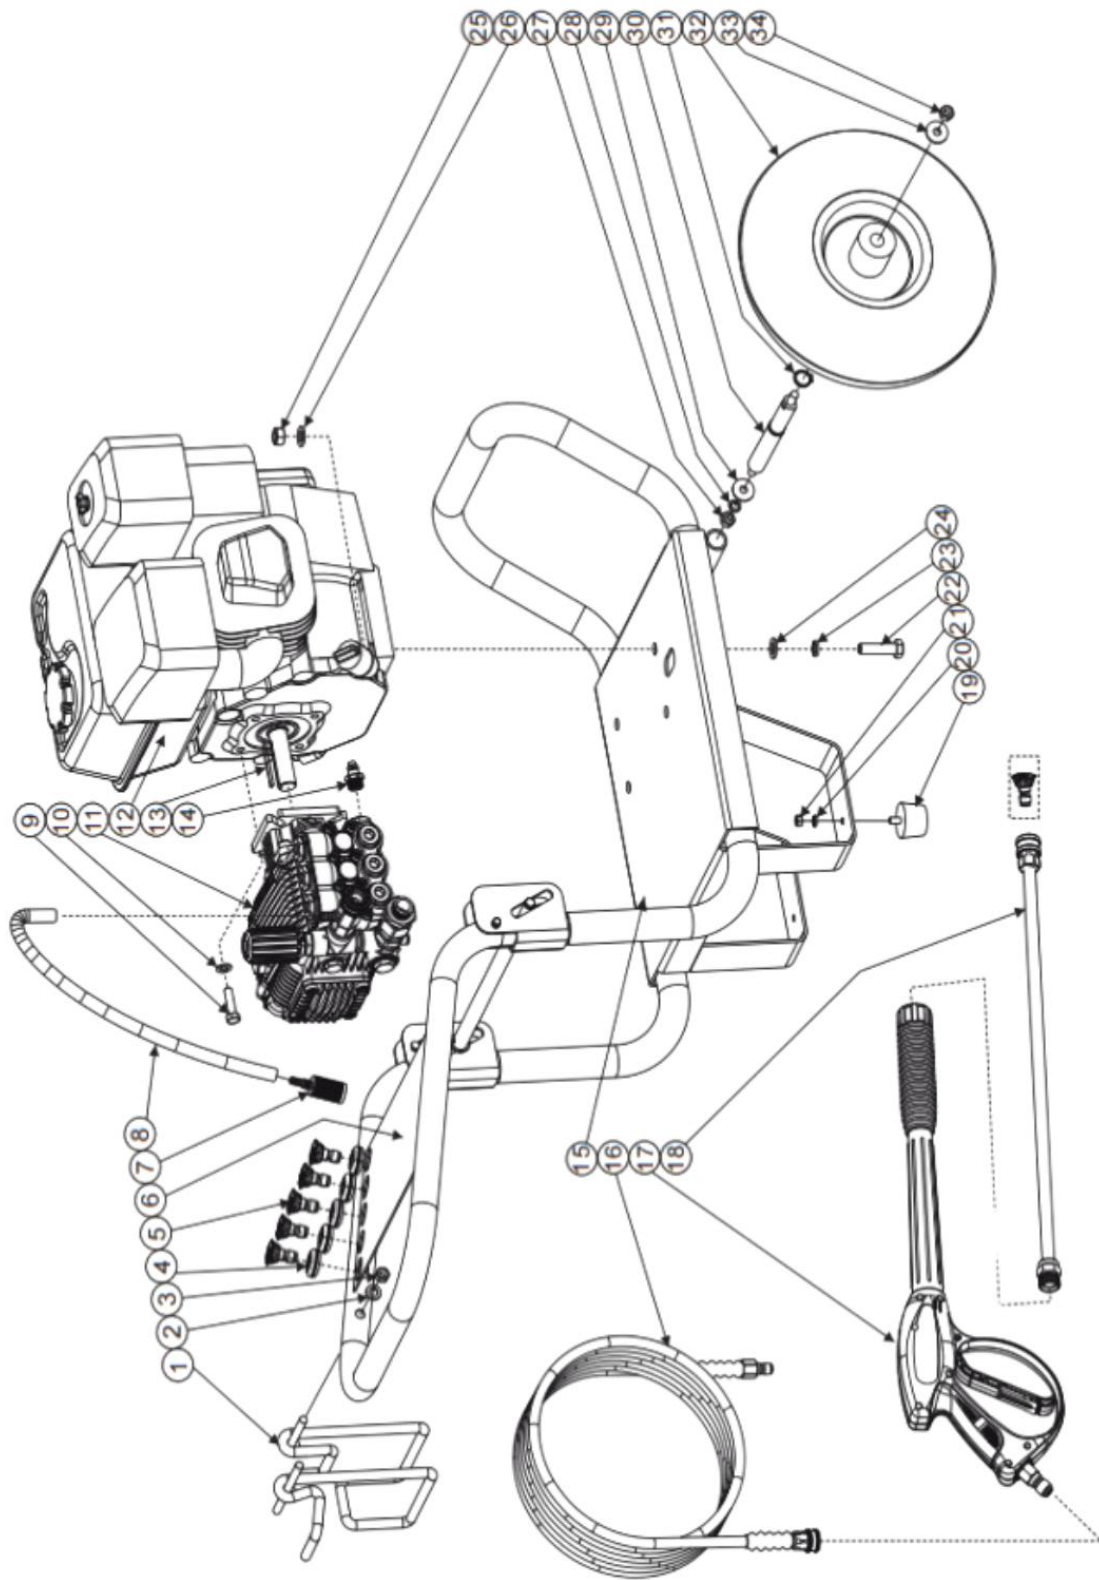

Predator 2000psi 7HP Power Washer

***Gearbox Reduced**

DPT053

Position	Quantity	Description
1	1	Gun holder and hose hook
2	1	Plain washer
3	1	Fix nut
4	5	Grommet
5	5	Nozzle set
6	1	Decal
7	1	Filter
8	1m	Chemical inlet hose
9	4	Pump fix bolt
10	4	Spring washer
11	1	Pump assy
12	1	Engine
13	1	Key
14	1	Thermal protect valve
15	1	Frame
16	10m	High-pressure hose
17	1	Spray gun
18	1	Wand
19	2	Rubber Foot
20	2	Plain washer
21	2	Fix nut
22	4	Engine fix bolt
23	4	Spring washer
24	4	Plain washer
25	4	Fix nut
26	4	Spring washer
27	2	Axile fix nut
28	2	Spring washer
29	2	Plain washer
30	2	Axile
31	2	Clip
32	2	Wheel
33	2	Plain washer
34	2	Wheel fix nut