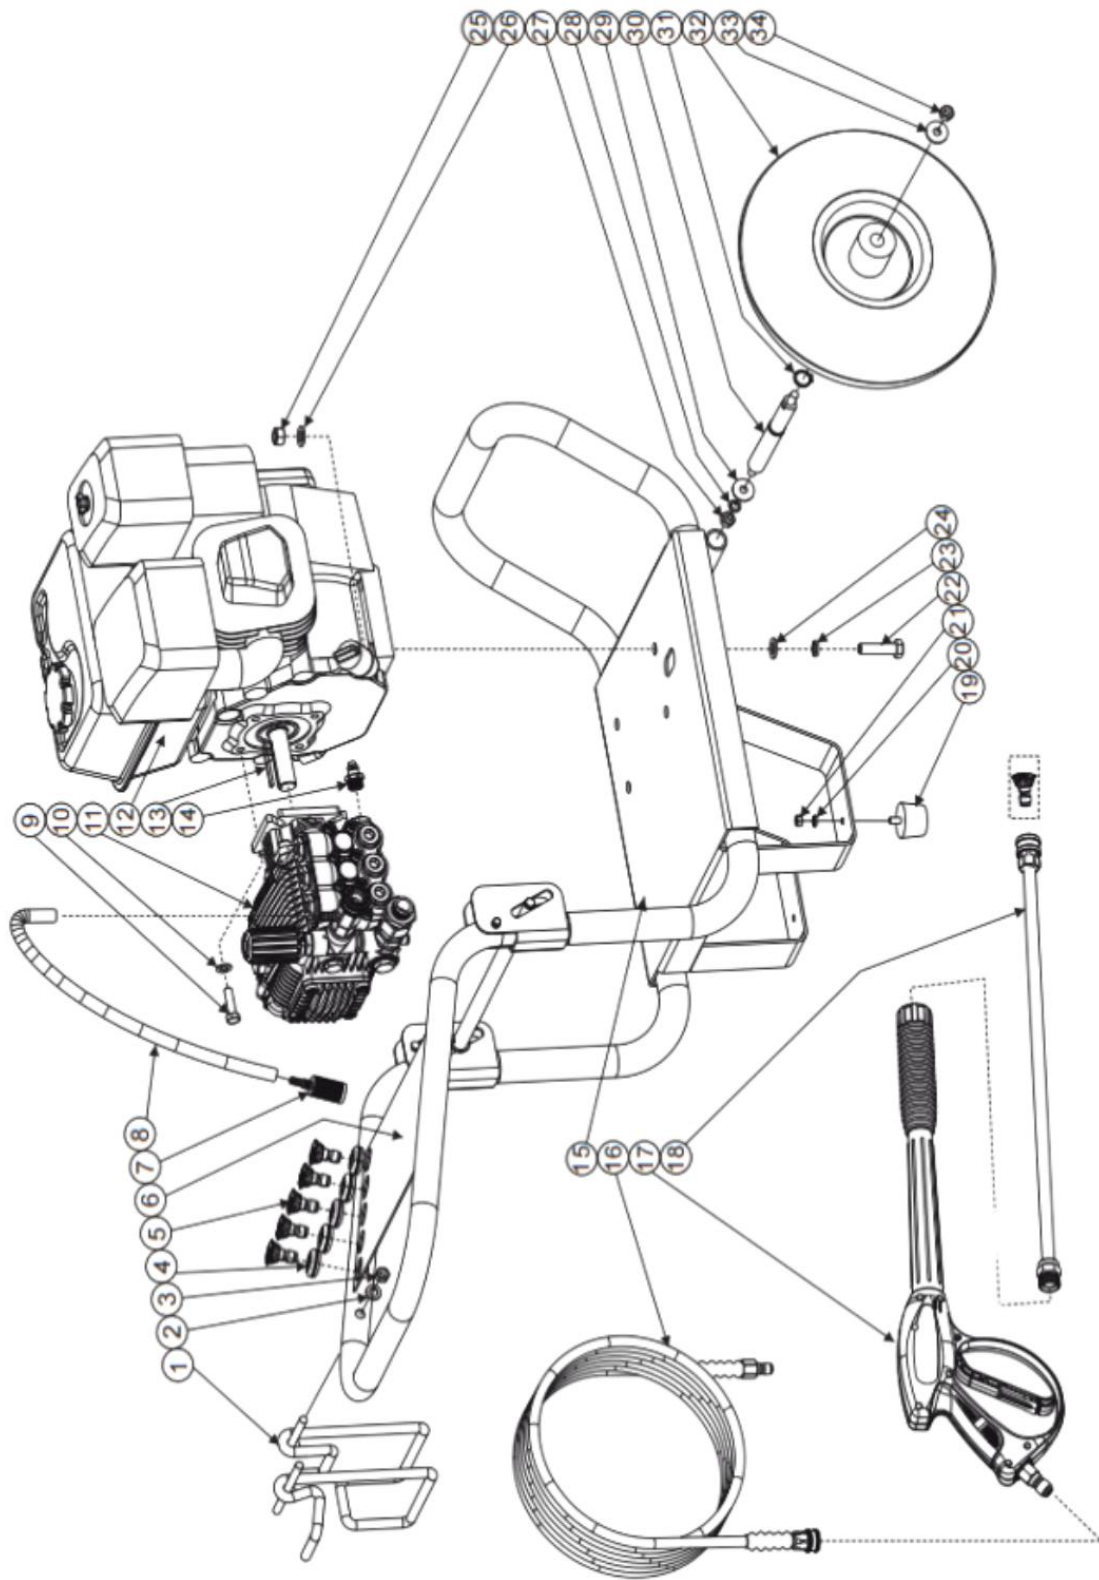

Predator 2000psi 7HP Power Washer

*Gearbox Reduced

DPT051

Position	Quantity	Description
1	1	Gun holder and hose hook
2	1	Plain washer
3	1	Fix nut
4	5	Grommet
5	5	Nozzle set
6	1	Decal
7	1	Filter
8	1m	Chemical inlet hose
9	4	Pump fix bolt
10	4	Spring washer
11	1	Pump assy
12	1	Engine
13	1	Key
14	1	Thermal protect valve
15	1	Frame
16	10m	High-pressure hose
17	1	Spray gun
18	1	Wand
19	2	Rubber foot
20	2	Plain washer